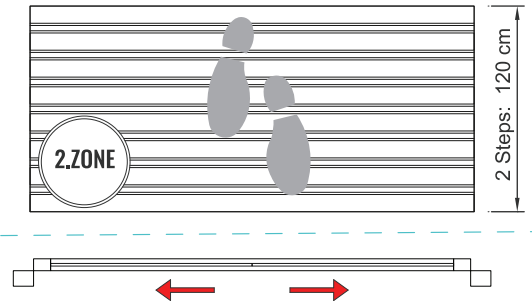

2.Zone: Fine Dirt Zone:

Fine dirt is cleared with the help of rubber and brush surfaces. These types of entrance mat systems are suitable for outdoors and indoors.