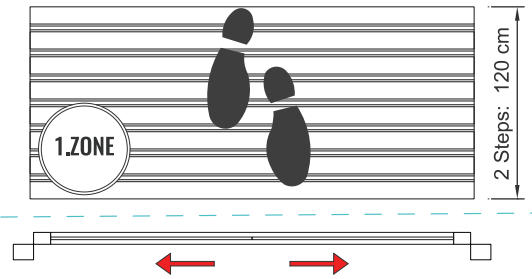

» MB2515  
Over Finish Pool  
Type Edge Profile

for custom size

a.Width  
b.Measurement of walking distance

Order type choice

TIP 1  
Pool type

TIP 3  
Double edge profile

TIP 2  
Single edge profile

TIP 4  
Frame type

**1.Zone: Rough Dirt Zone**

Firstly rough dirt is cleared with the help of rubber and brush surfaces. These types of entrance mat systems are suitable for outdoors.

**2.Zone: Fine Dirt Zone:**

Fine dirt is cleared with the help of rubber and brush surfaces. These types of entrance mat systems are suitable for outdoors and indoors.