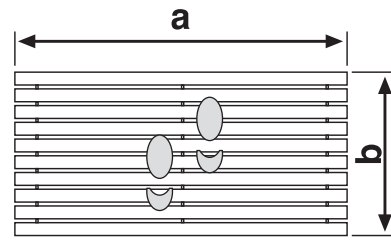

ARFEN ENTRANCE MAT SYSTEM

» FLYMAT 008  
Standard Series  
Frame Profile

» FLYMAT 022  
Thin Series  
Frame Profile

» FLYMAT 026  
Standard Series Pool  
Type Edge Profile

» FLYMAT 027  
Thin Series Pool  
Type Edge Profile

» MB2515  
Over Finish Pool  
Type Edge Profile

for custom size

a.Width  
b.Measurement of walking distance

Order type choice

TIP 1  
Pool type

TIP 3  
Double edge profile

TIP 2  
Single edge profile

TIP 4  
Frame type

**1.Zone: Rough Dirt Zone**

Firstly rough dirt is cleared with the help of rubber and brush surfaces. These types of entrance mat systems are suitable for outdoors.

**2.Zone: Fine Dirt Zone:**

Fine dirt is cleared with the help of rubber and brush surfaces. These types of entrance mat systems are suitable for outdoors and indoors.