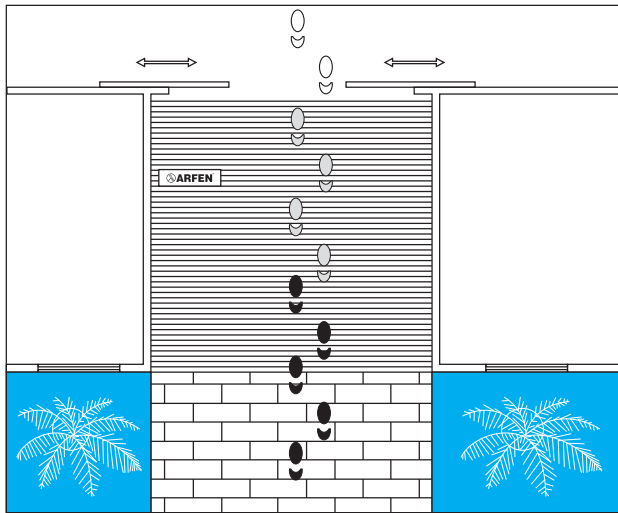

ARFEN ENTRANCE MAT SYSTEM

» FLYMAT 008  
Standard Series  
Frame Profile

» FLYMAT 022  
Thin Series  
Frame Profile

» FLYMAT 026  
Standard Series Pool  
Type Edge Profile

» FLYMAT 027  
Thin Series Pool  
Type Edge Profile

» MB2515  
Over Finish Pool  
Type Edge Profile

for custom size

a.Width  
b.Measurement of walking distance

Order type choice

TIP 1  
Pool type

TIP 3  
Double edge profile

TIP 2  
Single edge profile

TIP 4  
Frame type

**1.Zone: Rough Dirt Zone**

Firstly rough dirt is cleared with the help of rubber and brush surfaces. These types of entrance mat systems are suitable for outdoors.

**2.Zone: Fine Dirt Zone:**

Fine dirt is cleared with the help of rubber and brush surfaces. These types of entrance mat systems are suitable for outdoors and indoors.

**3.Humidity Zone:**

Remaining dirt and moisture are removed with the help of carpet surfaces. This prevents footprints and ensures a clean entrance.

**3. Zoned Entrance Mat System**

The first step in maintaining hygiene in public areas starts with entrance mat systems. Entrance mat systems clean our spaces from dirt and mud and clean usage areas as well as providing a long-term floor coverings life time is some of the advantages. ARFEN's 3 zoned entrance mat system turns into perfect solutions by putting the right pieces together. In this system, the cleanliness increases as the walking zone (distance) increases. Reduces dirt and dust by up to 90% with six step rule at entrance and consequently reduces extra floor cleaning expenses too. It prevents accidents by anti-slip speciality and absorbs sounds. Many architectural projects and technical specifications are successfully fulfilled by the various profile structures and available colour options. As ARFEN, we continue to create solutions in all types of project.