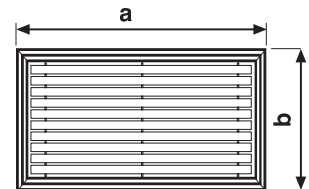

» MB2515  
Over Finish Pool  
Type Edge Profile

for custom size

a.Width  
b.Measurement of walking distance

Order type choice

TIP 1  
Pool type

TIP 3  
Double edge profile

TIP 2  
Single edge profile

TIP 4  
Frame type

**1.Zone: Rough Dirt Zone**

Firstly rough dirt is cleared with the help of rubber and brush surfaces. These types of entrance mat systems are suitable for outdoors.

**2.Zone: Fine Dirt Zone:**

Fine dirt is cleared with the help of rubber and brush surfaces. These types of entrance mat systems are suitable for outdoors and indoors.